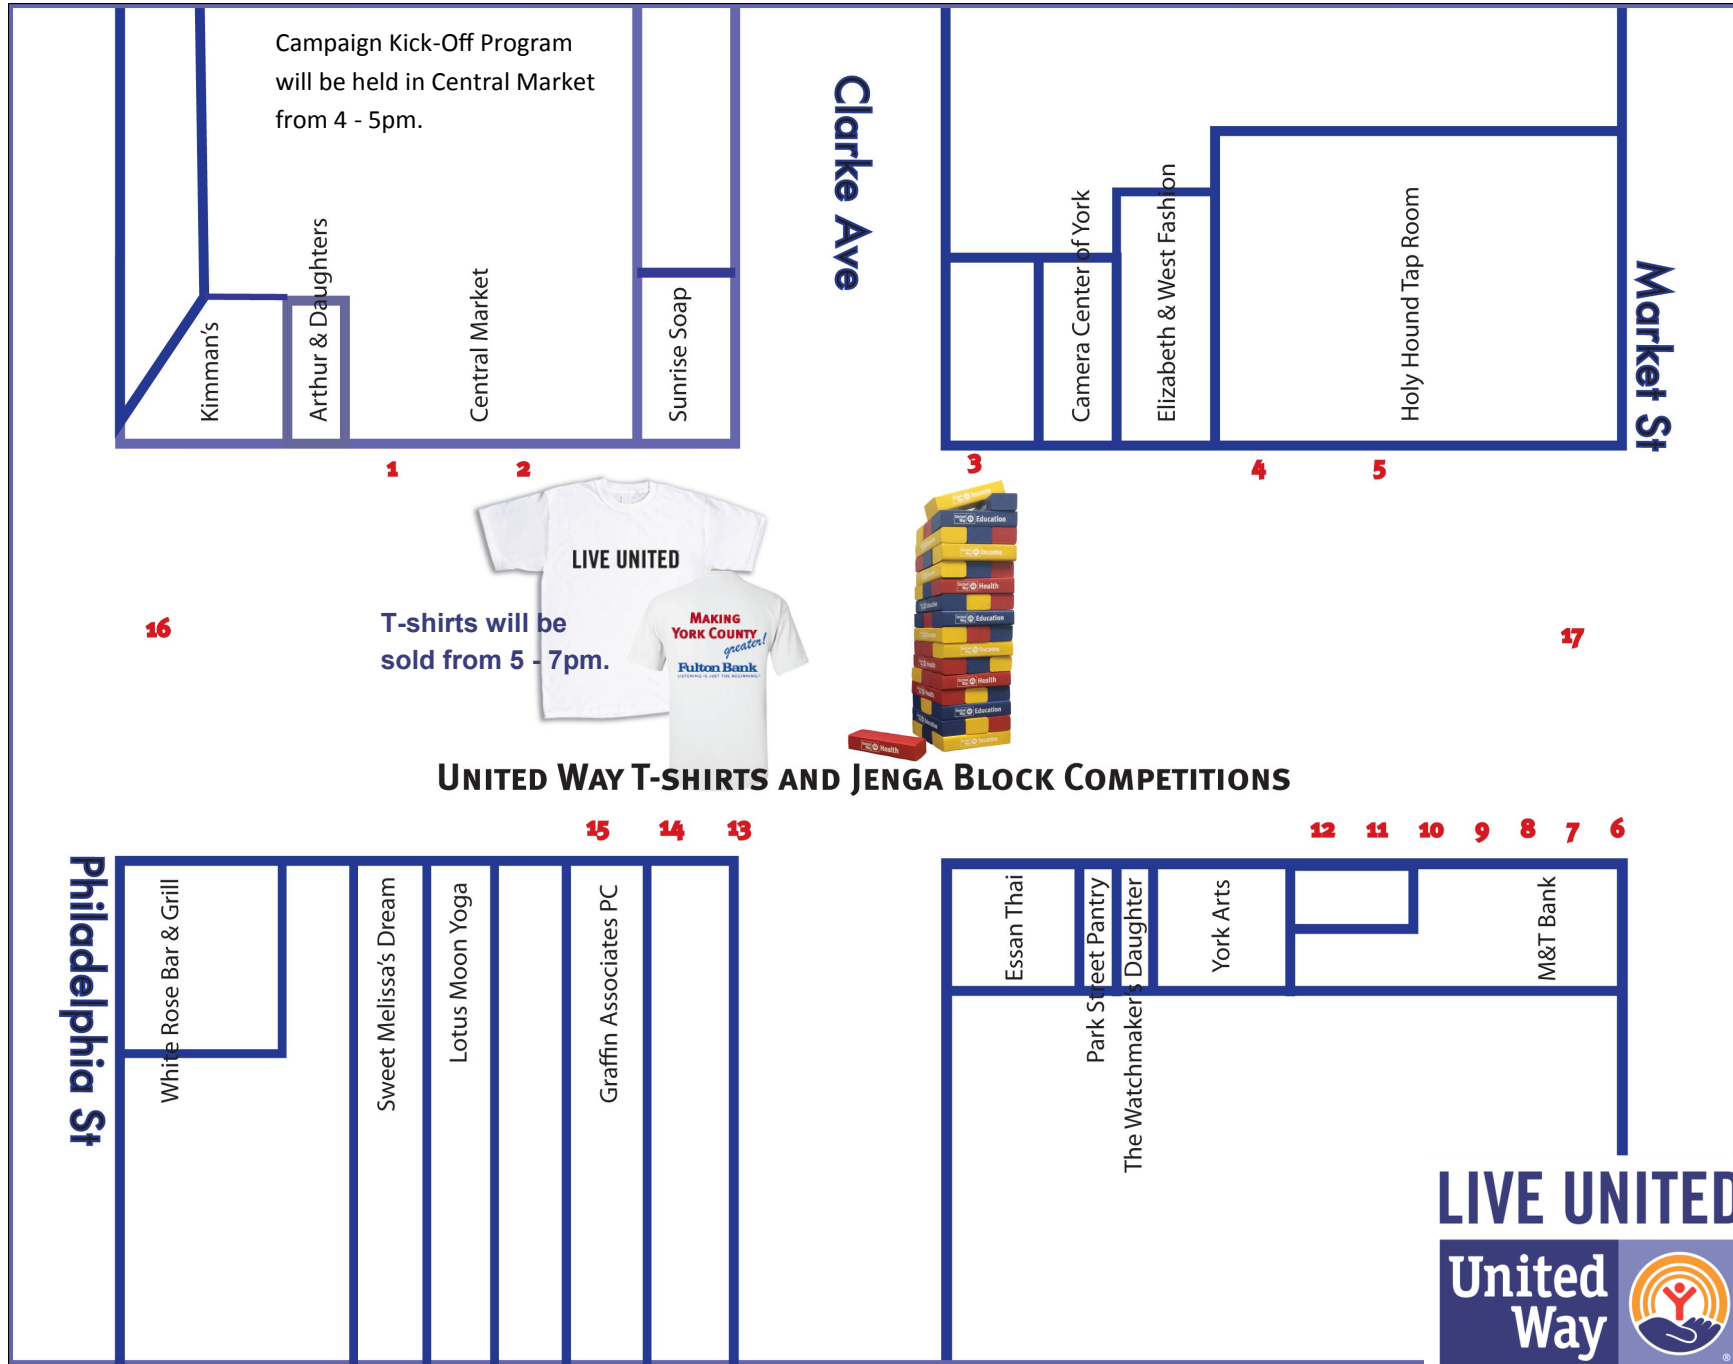

NORTH BEAVER STREET LAYOUT

- 1 - Family First Health: Photo Booth
- 2 - Red Cross: Pet First Aid, Ernie the ERV, Holiday Cards for Soldiers
- 3 - Big Brothers Big Sisters: Bowling
- 4 - Crispus Attucks: Bean Bag Toss
- 5 - Bar Association: Preamble Scramble
- 6 - New Hope Ministries: Treasure Chest Quiz
- 7 - CONTACT: Pink Elephant Game
- 8 - Community Progress Council: Trivia with Prizes
- 9 - Girl Scouts: Fortune Teller Activity
- 10 - Boy Scouts: Camping Activities
- 11 - JCC: Food, Giveaways
- 12 - Wellspan VNA: Blood pressure checks, Giveaways
- 13 - YWCA: Face Painting
- 14 - Children's Advocacy Center: Games with Prizes
- 15 - Literacy Council: Bean Bag Toss
- 16 - Children's Aid Society: Mysterious Masks
- 17 - Pressley Ridge: Inner Circle Family Craft

Campaign Kick-Off Program will be held in Central Market from 4 - 5pm.

Clarke Ave

Market St

Philadelphia St

T-shirts will be sold from 5 - 7pm.

UNITED WAY T-SHIRTS AND JENGA BLOCK COMPETITIONS

2014 UNITED WAY OF YORK COUNTY CAMPAIGN KICK-OFF EVENT

22 - Habitat for Humanity: Interactive Hammering activity

23 - YWCA Hanover: Face Painting and "Goop" Giveaways

24 - Salvation Army: "Lollipop Tree" everyone keeps their lollipop, winners get a small Salvation Army bell

25 - Bell Socialization: Various Games

CHERRY LANE LAYOUT

Stage

18

19

20

21

Seating Area