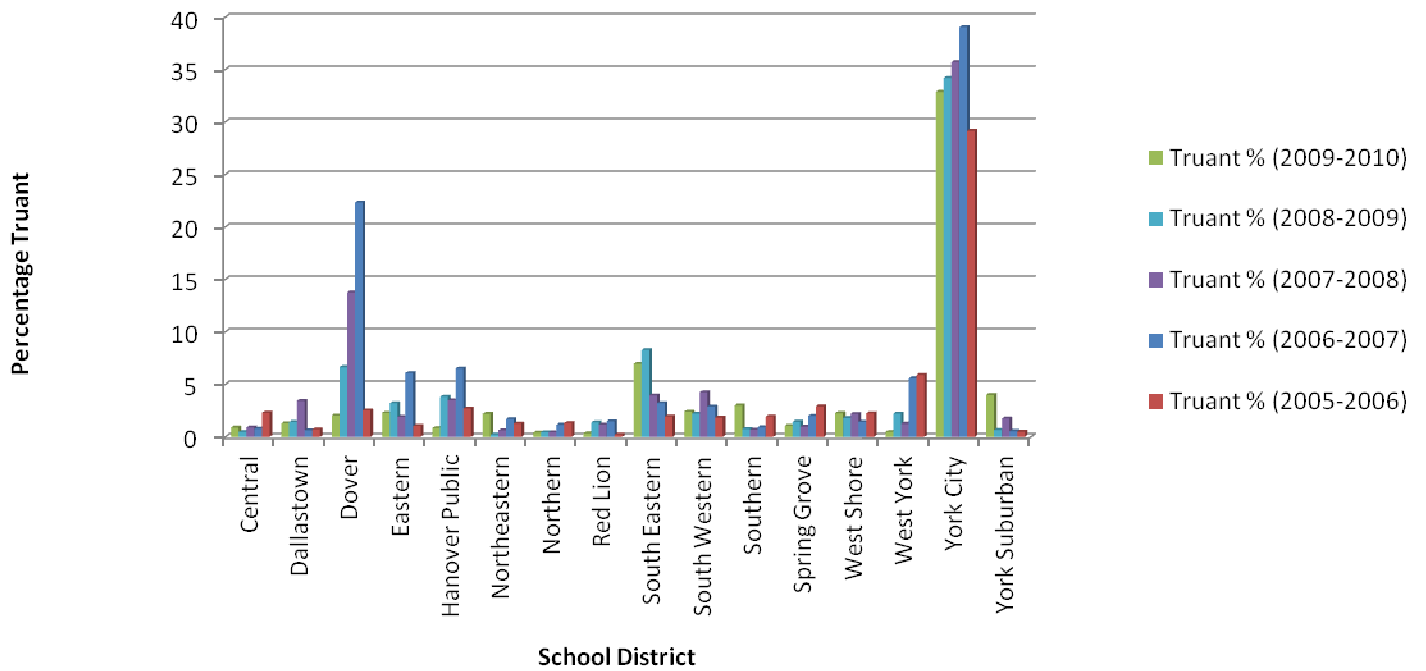

York County School Districts Truancy Rates (2005-2010)

Name	Truant % (2009-2010)	Truant % (2008-2009)	Truant % (2007-2008)	Truant % (2006-2007)	Truant % (2005-2006)
Central	0.89	0.47	0.91	0.79	2.29
Dallastown	1.29	1.43	3.43	0.63	0.73
Dover	2.04	6.65	13.78	22.34	2.53
Eastern	2.28	3.21	1.91	6.08	1.05
Hanover Public	0.84	3.83	3.49	6.52	2.7
Northeastern	2.2	0.24	0.63	1.7	1.27
Northern	0.41	0.44	0.44	1.16	1.32
Red Lion	0.35	1.38	1.18	1.49	0.23
South Eastern	6.98	8.27	3.96	3.22	1.94
South Western	2.4	2.21	4.25	2.89	1.83
Southern	2.99	0.75	0.68	0.92	1.93
Spring Grove	1.06	1.44	0.98	1.99	2.9
West Shore	2.26	1.80	2.19	1.43	2.25
West York	0.48	2.20	1.25	5.58	5.91
York City	32.87	34.19	35.72	39.04	29.15
York Suburban	4	0.66	1.75	0.55	0.49

York County's Ranking Statewide For Highest Truancy Rates

York	2009-2010	2008-2009	2007-2008	2006-2007	2005-2006
	17th highest	14th highest	12th highest	9th highest	18th highest